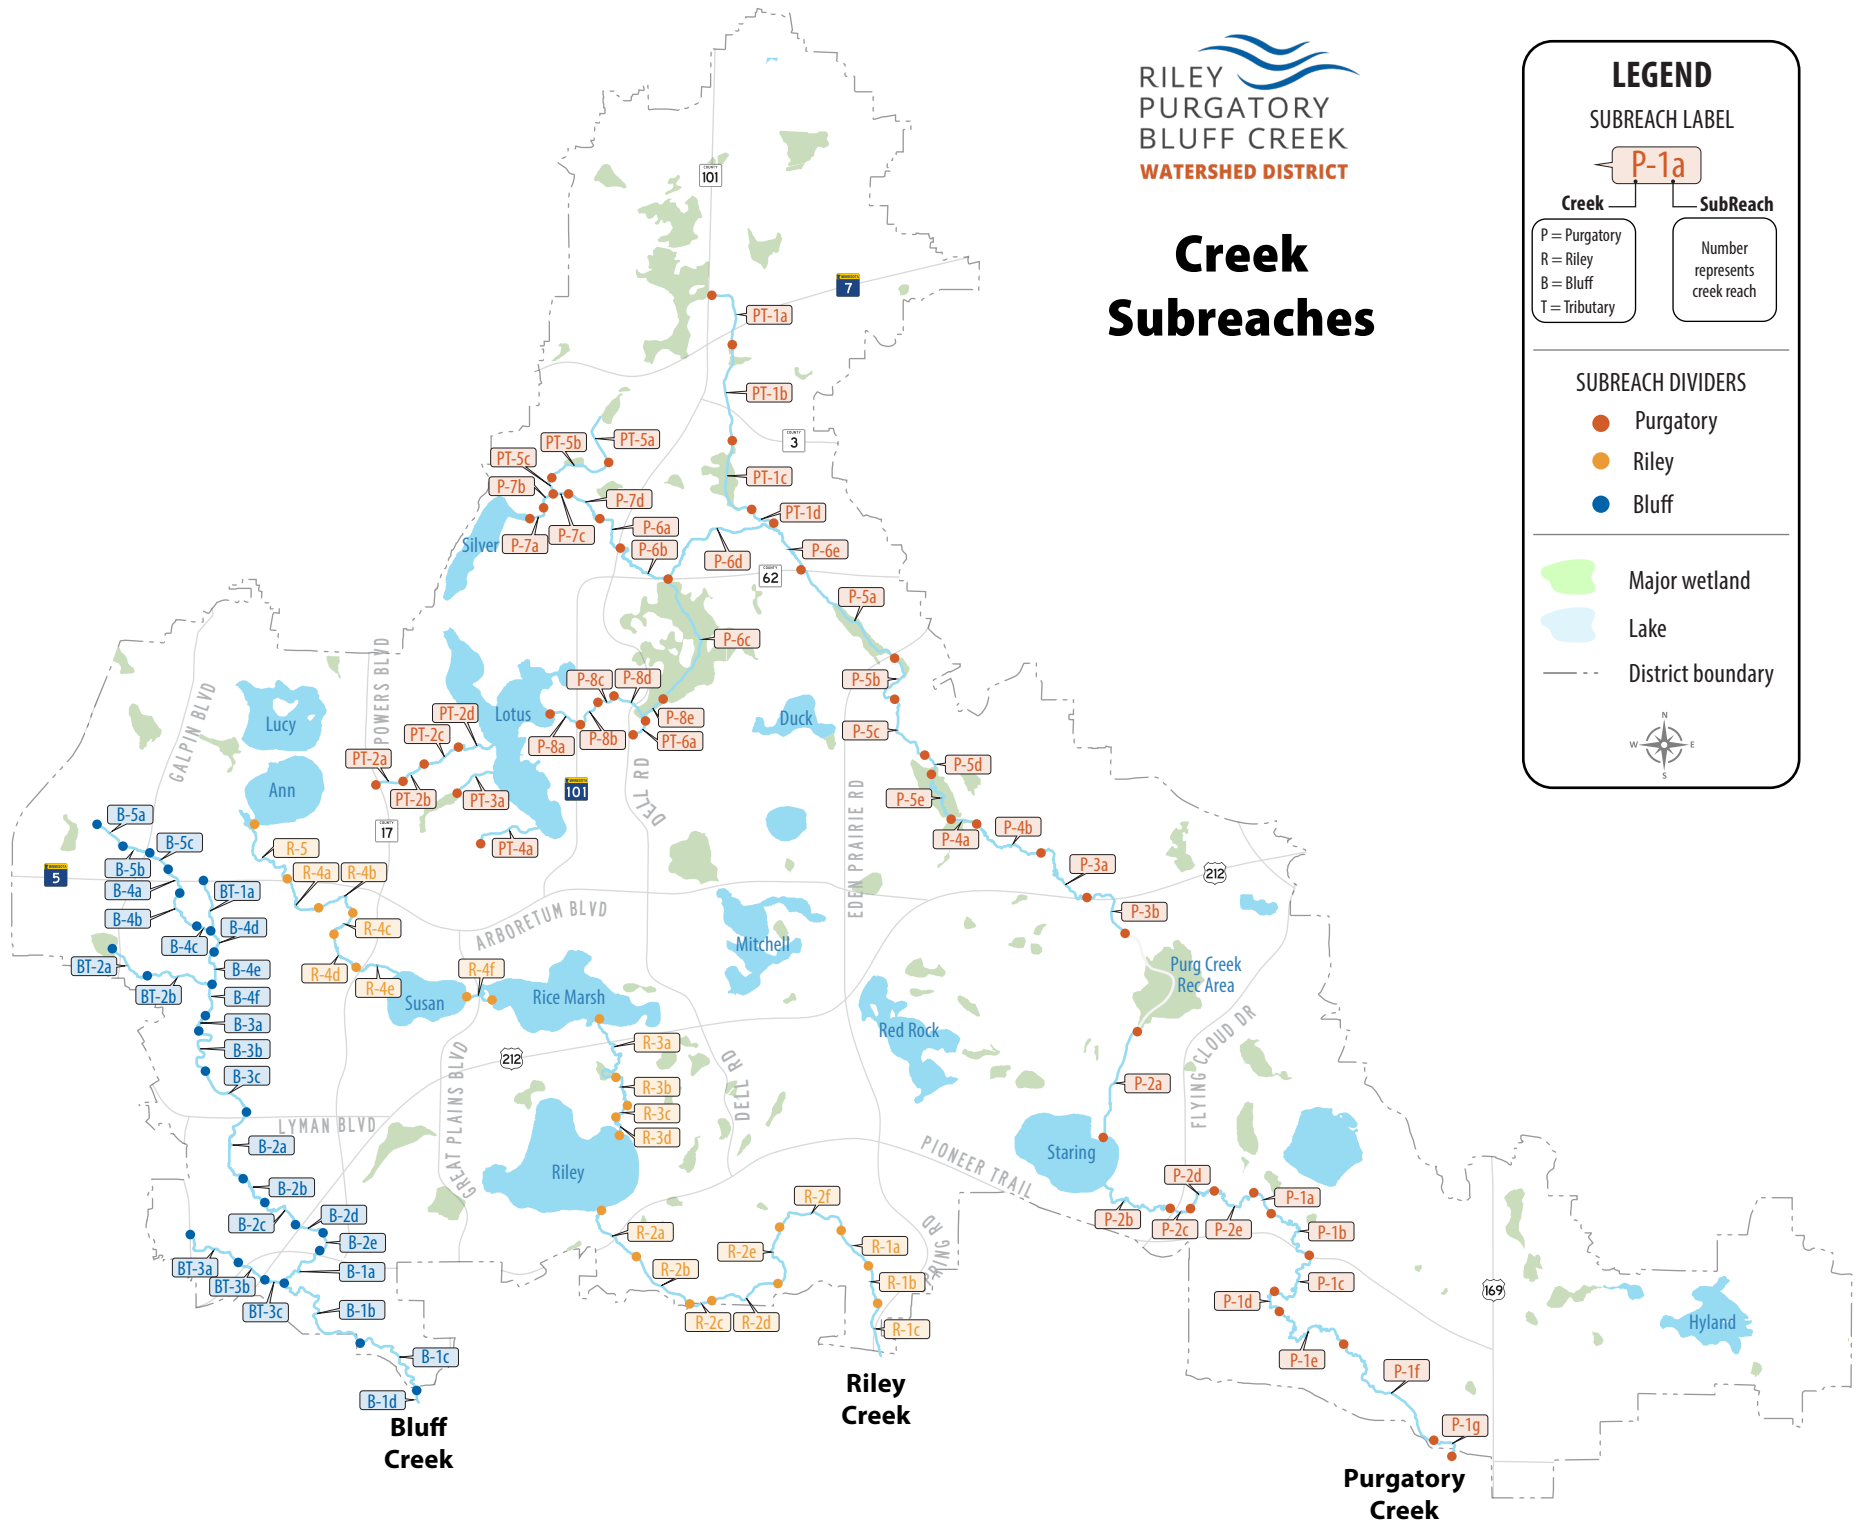

Creek Subreaches

LEGEND

SUBREACH LABEL

P-1a

Creek **SubReach**

P = Purgatory
R = Riley
B = Bluff
T = Tributary

Number represents creek reach

SUBREACH DIVIDERS

- Purgatory
- Riley
- Bluff

Major wetland
Lake
District boundary

Bluff Creek

Riley Creek

Purgatory Creek